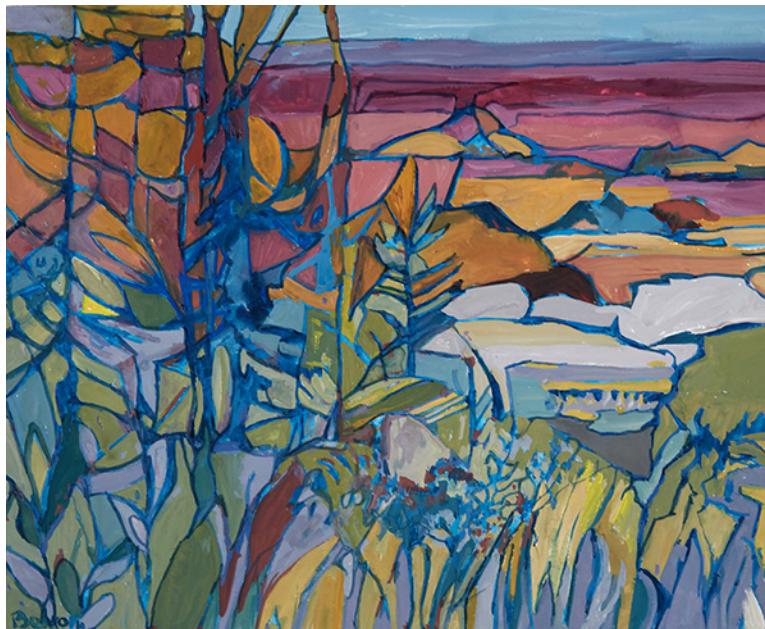

## Now Open at Plains Art Museum: Hazel Belvo: Heart and Soul

### Press Release

For Immediate Release (September 2022)

Fargo, North Dakota – With much anticipation, Plains Art Museum is pleased to announce *Hazel Belvo: Heart and Soul* is on display through May 27, 2023 in the Museum’s William and Anna Schlossman Gallery.

Hazel’s work is the fifth exhibition in Plains Art Museum’s “Mothers of Invention” series, which acknowledges and elevates the contributions of influential, late-career women artists in the Upper Midwest. Over her almost 70 year-long career, Hazel Belvo has been a prominent contributor to both the arts and feminist advocacy in the region. Hazel co-founded the Women’s Art Registry of Minnesota (WARM), was Chair of the Fine Arts Dept. at the Minneapolis College of Art and Design (MCAD), and taught at the Grand Marais Artist Colony.

Born in Ohio and educated at the Dayton Art Institute, Hazel started her artistic explorations with the painting of individual cellular structures. Over time, her imagery would develop to include expansive landscapes, powerful trees, and portraits that expressed love, determination, and strength. This exhibition features works from throughout her career, including recently produced paintings and a selection of Hazel’s travel journals.